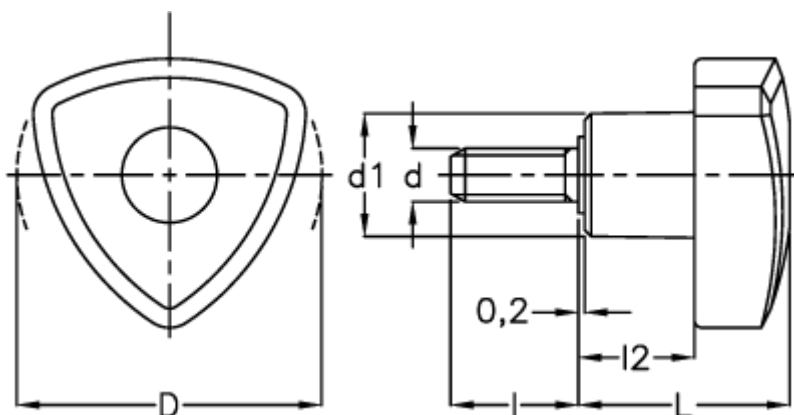

Article number: 2302083853
Description: E+G Lock knob
VTR.50 p-M10x50

Measures

d = 50
d1 = 19
d 6g = M10
l = 50
L = 35
l2 = 19